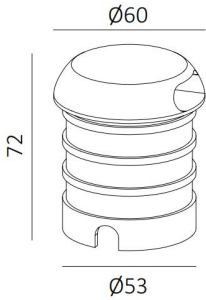

**BS3094**

**Elle 2W DC24V LED Floor Washer**

**Description**

Downlight for outdoor use .  
IP67  
SUS316

**Finish**  
Black/White

**Material**  
Aluminium;  
Glass;  
SUS316

**TECHNICAL CHARACTERISTICS**

**Light source**

**GEAR**

This product is supplied without gear

**Luminaire**

crossing: No  
Warranty: 5 Years

55mm  
5-25mm

**LIGHT DISTRIBUTION for 2700K 20X40°**

h(m)	E(lx)	Ø(m)
1	131.0	Ø0.35
2	32.75	Ø0.70
3	14.56	Ø1.05
4	8.180	Ø1.40
5	5.240	Ø1.75

**Description**

Downlight for outdoor use .  
IP67  
SUS316

**Finish**  
Black/White

**Material**  
Aluminium;  
Glass;  
SUS316

**TECHNICAL CHARACTERISTICS**

**Light source**

Light source: Osram SSL150  
Output (W): 2W 500mA DC24V  
Total power consumption (W): 2W  
Color temperature: 2700K/3000K/4000K  
CRI: 80/90  
Photobiological risk: RG1  
Real Lumen: 75LM  
Qty Leds: 2  
Lm/Real W: 37.5  
Life Time: 50.000h L90B20  
MacAdam steps: 3  
UGR: 19

**GEAR**

This product is supplied without gear

**Luminaire**

crossing: No  
Warranty: 5 Years

**LIGHT DISTRIBUTION for 2700K 20X40°**

h(m)	E(lx)	Ø(m)
1	131.0	Ø0.35
2	32.75	Ø0.70
3	14.56	Ø1.05
4	8.180	Ø1.40
5	5.240	Ø1.75