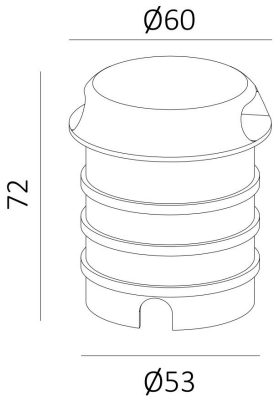

**GEAR**

This product is supplied without gear

**Luminaire**

crossing: No  
Warranty: 5 Years

55mm  
5-25mm

**LIGHT DISTRIBUTION for 2700K 20X40°**

h(m)	E(lx)	Ø(m)
1	131.0	Ø0.35
2	32.75	Ø0.70
3	14.56	Ø1.05
4	8.180	Ø1.40
5	5.240	Ø1.75

Photometric 2700K 20X40D Ra.90

The photograph may not match the reference exactly. Please read the product description to identify the finish.

**BS3162**

**Elle 2W 2Way DC24V LED Floor Washer**

○ 55mm  
▨ 5-25mm

**Description**

Downlight for outdoor use .  
IP67  
SUS316

**Finish**  
Black/White

**Material**  
Aluminium;  
Glass;  
SUS316

**TECHNICAL CHARACTERISTICS**

**Light source**

Light source: Osram SSL150  
Output (W): 2W 500mA DC24V  
Total power consumption (W): 2W  
Color temperature: 2700K/3000K/4000K  
CRI: 80/90  
Photobiological risk: RG1  
Real Lumen: 75LM  
Qty Leds: 2  
Lm/Real W: 37.5  
Life Time: 50.000h L90B20  
MacAdam steps: 3  
UGR: 19

**GEAR**

This product is supplied without gear

**Luminaire**

crossing: No  
Warranty: 5 Years

**LIGHT DISTRIBUTION for 2700K 20X40°**

h(m)	E(lx)	Ø(m)
1	131.0	Ø0.35
2	32.75	Ø0.70
3	14.56	Ø1.05
4	8.180	Ø1.40
5	5.240	Ø1.75